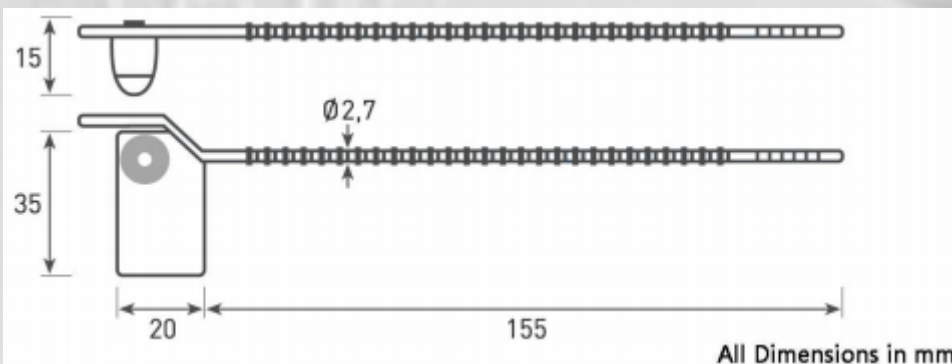

E-lock Pull Tight Security Seal (APT4012)

- Airline Trolleys
- Small bags
- Casino containers
- Cases
- ATM's
- Banking

The E-Lock is a small sized pull tight security seal featuring a tear-off feature for easy removal. The E-lock is a convenient, easy to use seal with a 2.7mm strap.

Customisation Options

- Laser or inkjet printing
- Logo, Serial Numbers, Barcodes (6 digits)

Material	Working Temperature	Breaking Strength	Colours	Packaging
Polypropylene Body	-20 / +80c	10kgf	Red, Blue, Green, Yellow, Orange and white	Mats of 10 Seals Cartons of 1,000
Acetal locking insert				