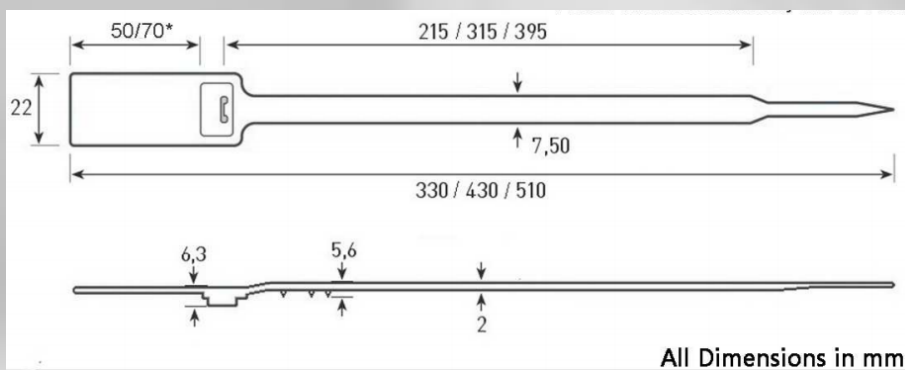

### Customisation Options

- Hot Foil or Thermal Transfer
- Logo, Serial Numbers, Barcodes
- Optional Tear-Off (M and L sizes only)

**3 Sizes Available**

S-330mm total length

M-430mm total length

L-510mm total length